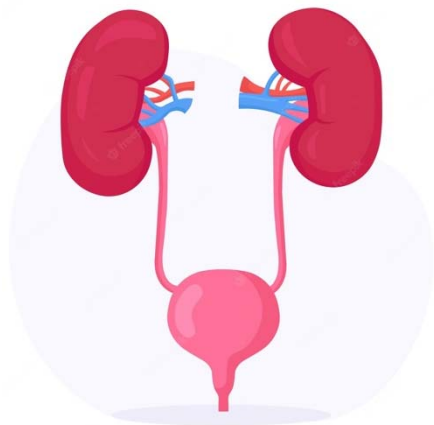

Name _____

The Magical Way Your Body Eliminates Waste: The Urinary System Explained

The urinary system is like a superhero within your body, working tirelessly to eliminate waste products and keep you healthy. Just like a skilled artist, it carefully creates and expels a masterpiece that helps maintain your body's balance. In this passage, we'll explore the incredible process of how the urinary system eliminates waste products.